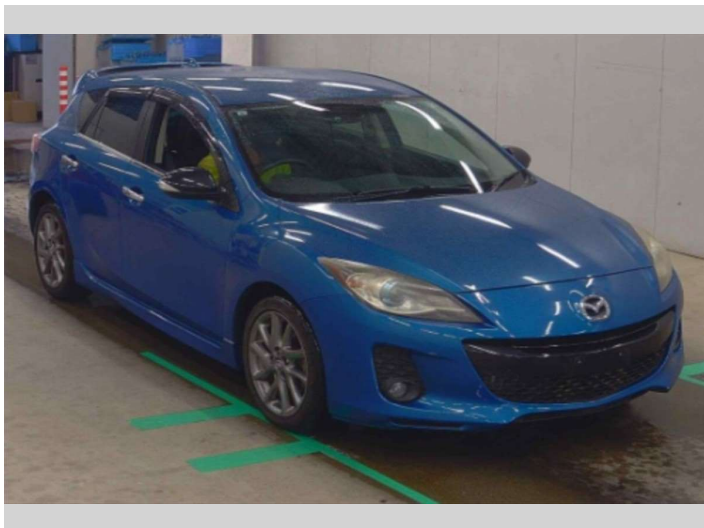

2013 Mazda Axela Sport 20S Skyactive Sport Edition

Purchase Price **POA**
Includes GST
Excludes on-road costs of \$695

Finance may be available on this vehicle. Ask one of our friendly staff for more information.

Body Style
5 door, Hatchback

Odometer
66,754 km

Engine
2000 cc

Fuel Type
Petrol

Transmission
Automatic, 2WD

Wheels
-

VIN
-

Interior
Black

Safety
-

Reg No.
-

Ext Colour
Blue

History
-

Seats
5 seats

CO2 Emissions
-

Energy Economy
-

Stock ID: 17443