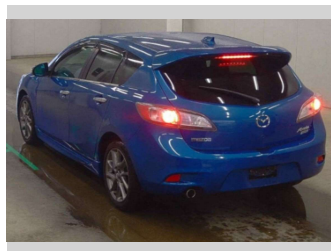

2013 Mazda Axela Sport 20S Skyactive Sport Edition

Purchase Price **POA**
Includes GST
Excludes on-road costs of \$695

Finance may be available on this vehicle. Ask one of our friendly staff for more information.

Gain peace of mind with Mechanical Breakdown Insurance. **Ask us how.**

- Top features**
- » ABS Brakes
 - » Air Conditioning
 - » Alloys
 - » Car Stereo
 - » Central Locking
 - » Climate Control
 - » Digital Dash
 - » Electric Mirrors
 - » Electric Windows
 - » Fog Lights
 - » Power Steering
 - » Push Start
 - » Winker Mirror

Body Style
5 door, Hatchback

Odometer
66,754 km

Engine
2000 cc

Fuel Type
Petrol

Transmission
Automatic, 2WD

Wheels
-

VIN
-

Interior
Black