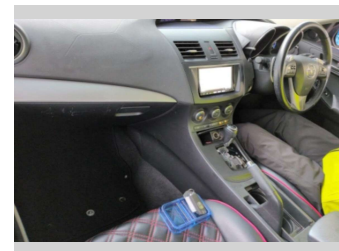

2013 Mazda Axela Sport 20S Skyactive Sport Edition

Purchase Price **POA**
Includes GST
Excludes on-road costs of \$695

Finance may be available on this vehicle. Ask one of our friendly staff for more information.