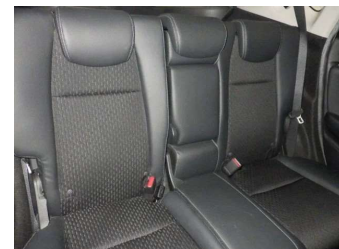

2014 Honda Fit Hybrid L Package

Purchase Price **POA**

Includes GST
Excludes on-road costs of \$695

Finance may be available on this vehicle. Ask one of our friendly staff for more information.

Gain peace of mind with Mechanical Breakdown Insurance. **Ask us how.**