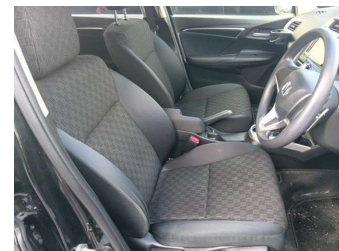

2014 Honda Fit 13G S Package

Purchase Price **\$10,280**

Includes GST
Excludes on-road costs of \$695

Finance may be available on this vehicle. Ask one of our friendly staff for more information.

Gain peace of mind with Mechanical Breakdown Insurance. **Ask us how.**

- Top features**
- » ABS Brakes
 - » Air Conditioning
 - » Alloys
 - » Car Stereo
 - » Central Locking
 - » Climate Control
 - » Electric Windows
 - » Fog Lights
 - » Power Steering
 - » Push Start
 - » Reversing Camera
 - » Winker Mirror

Body Style
5 door, Hatchback

Odometer
90,170 km

Engine
1300 cc, Petrol

Fuel Type
Petrol

Transmission
Automatic, 2WD

Wheels
-

VIN
-

Interior
Grey