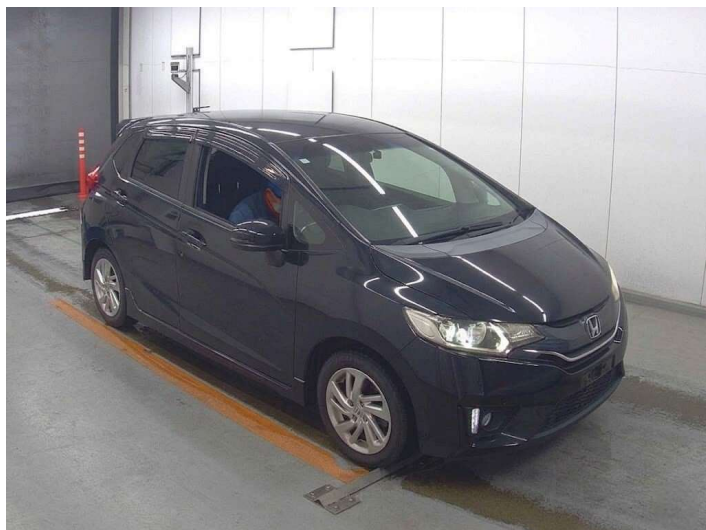

2014 Honda Fit 13G S Package

Purchase Price **POA**

Includes GST
Excludes on-road costs of \$695

Finance may be available on this vehicle. Ask one of our friendly staff for more information.

Gain peace of mind with Mechanical Breakdown Insurance. **Ask us how.**

Body Style
5 door, Hatchback

Odometer
90,170 km

Engine
1300 cc

Fuel Type
Petrol

Transmission
Automatic, 2WD

Wheels
-

VIN
-

Interior
Grey