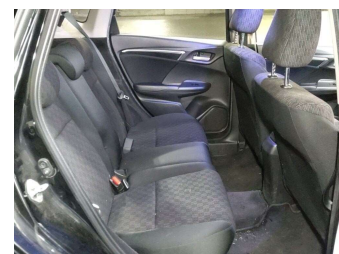

2014 Honda Fit 13G S Package

Purchase Price **POA**

Includes GST
Excludes on-road costs of \$695

Finance may be available on this vehicle. Ask one of our friendly staff for more information.

Gain peace of mind with Mechanical Breakdown Insurance. **Ask us how.**

Body Style
5 door, Hatchback

Odometer
90,170 km

Engine
1300 cc

Fuel Type
Petrol

Transmission
Automatic, 2WD

Wheels
-

VIN
-

Interior
Grey