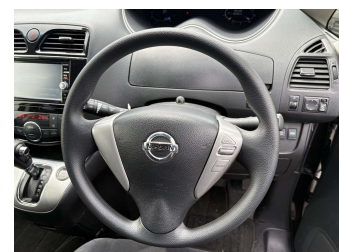

2015 Nissan Serena 20X S-Hybrid

Purchase Price **POA**

Includes GST
Excludes on-road costs of \$695

Finance may be available on this vehicle. Ask one of our friendly staff for more information.

Gain peace of mind with Mechanical Breakdown Insurance. **Ask us how.**

- Top features**
- » 360 Camera
 - » ABS Brakes
 - » Air Con
 - » Air Conditioning
 - » Buttons
 - » Car Stereo
 - » CD Player
 - » Central Locking
 - » Climate Control
 - » Cruise Control
 - » Electric Mirrors
 - » Electric Windows
 - » Fog Lights
 - » Folding Side Mirrors
 - » Lane Keep Assist
 - » Parking Sensors
 - » Power Doors
 - » Power Steering

Body Style	5 door, Van	Reg No.	-
Odometer	95,435 km	Ext Colour	Brown
Engine	2000 cc, Hybrid	History	-
Fuel Type	Hybrid	Seats	8 seats
Transmission	Automatic, 2WD	CO2 Emissions	-
Wheels	-	Energy Economy	-
VIN	-		
Interior	Black		
Safety	-		