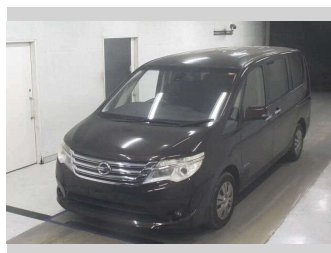

# 2015 Nissan Serena 20X S-Hybrid

**Purchase Price** **POA**  
Includes GST  
Excludes on-road costs of \$695

Finance may be available on this vehicle. Ask one of our friendly staff for more information.

Body Style  
**5 door, Van**

Odometer  
**95,435 km**

Engine  
**2000 cc, Hybrid**

Fuel Type  
**Hybrid**

Transmission  
**Automatic, 2WD**

Wheels  
-

VIN  
-

Interior  
**Grey**