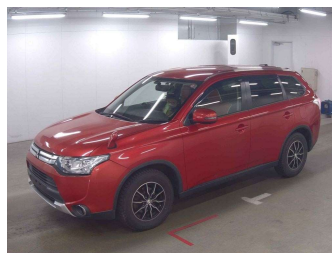

2014 Mitsubishi Outlander 20G

Purchase Price **POA**

Includes GST
Excludes on-road costs of \$695

Finance may be available on this vehicle. Ask one of our friendly staff for more information.

Gain peace of mind with Mechanical Breakdown Insurance. **Ask us how.**

Body Style
5 door, SUV / 4x4

Odometer
77,992 km

Engine
2000 cc, Petrol

Fuel Type
Petrol

Transmission
Automatic, 2WD

Wheels
-

VIN
-

Interior
Black