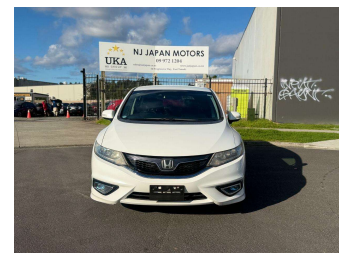

2016 Honda JADE Hybrid X

Purchase Price **\$14,980**

Includes GST
Excludes on-road costs of \$695

Finance may be available on this vehicle. Ask one of our friendly staff for more information.

Gain peace of mind with Mechanical Breakdown Insurance. **Ask us how.**

Body Style
5 door, Station Wagon

Odometer
98,523 km

Engine
1500 cc, Hybrid

Fuel Type
Hybrid

Transmission
Automatic, 2WD

Wheels
-

VIN
7AT08G9GX26014278

Interior
Black