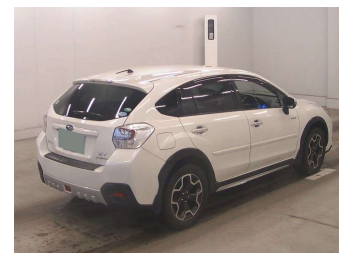

# 2015 Subaru XV 2.0i-L EyeSight 4WD

**Purchase Price** **POA**

Includes GST  
Excludes on-road costs of \$695

Finance may be available on this vehicle. Ask one of our friendly staff for more information.

Body Style  
**5 door, SUV / 4x4**

Odometer  
**111,446 km**

Engine  
**2000 cc, Hybrid**

Fuel Type  
**Hybrid**

Transmission  
**Automatic, 4WD**

Wheels  
-

VIN  
-

Interior  
**Grey**