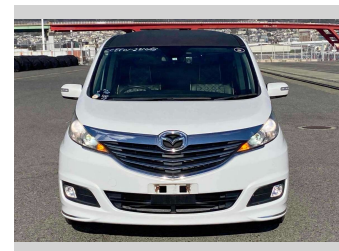

2012 Mazda Biante Grants

Purchase Price **\$9,900**

Includes GST
Excludes on-road costs of \$595

Finance may be available on this vehicle. Ask one of our friendly staff for more information.

Gain peace of mind with Mechanical Breakdown Insurance. **Ask us how.**

- Top features**
- » ABS Brakes
 - » Air Conditioning
 - » Electric Windows
 - » Fog Lights
 - » Power Steering
 - » Spoiler
 - » Winker Mirror

Body Style
5 door, Van

Odometer
85,338 km

Engine
2000 cc

Fuel Type
Petrol

Transmission
Automatic, 2WD

Wheels
-

VIN
-

Interior
Gray

Safety
-

Reg No.
-

Ext Colour
Pearl White

History
-