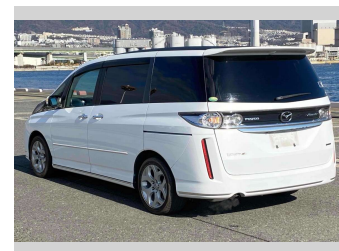

2012 Mazda Biante Grants

Purchase Price **\$9,900**

Includes GST
Excludes on-road costs of \$595

Finance may be available on this vehicle. Ask one of our friendly staff for more information.

Gain peace of mind with Mechanical Breakdown Insurance. **Ask us how.**

- Top features**
- » ABS Brakes
 - » Air Conditioning
 - » Electric Windows
 - » Fog Lights
 - » Power Steering
 - » Spoiler
 - » Winker Mirror

Body Style
5 door, Van

Odometer
85,338 km

Engine
2000 cc

Fuel Type
Petrol

Transmission
Automatic, 2WD

Wheels
-

VIN
-

Interior
Gray

Safety
-

Reg No.
-

Ext Colour
Pearl White

History
-