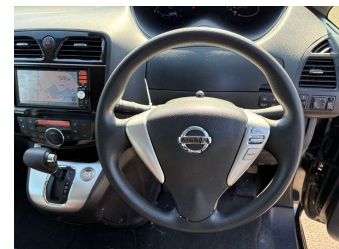

2015 Nissan Serena 20X S-Hybrid

Purchase Price **\$10,280**

Includes GST
Excludes on-road costs of \$695

Finance may be available on this vehicle. Ask one of our friendly staff for more information.

Gain peace of mind with Mechanical Breakdown Insurance. **Ask us how.**

- Top features**
- » ABS Brakes
 - » Air Con
 - » Air Conditioning
 - » Car Stereo
 - » CD Player
 - » Central Locking
 - » Climate Control
 - » Cruise Control
 - » Electric Mirrors
 - » Electric Windows
 - » Keyless Entry
 - » Lane Keep Assist
 - » Power Steering
 - » Push Start
 - » Wheel Covers
 - » Winker Mirror

Body Style
5 door, Van

Odometer
98,631 km

Engine
2000 cc, Hybrid

Fuel Type
Petrol

Transmission
Automatic, 2WD

Wheels
-

VIN
-

Interior
Black