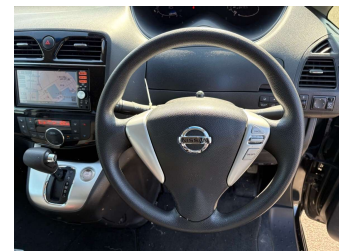

# 2015 Nissan Serena 20X S-Hybrid

**Purchase Price** **\$12,980**

Includes GST  
Excludes on-road costs of \$695

Finance may be available on this vehicle. Ask one of our friendly staff for more information.

Gain peace of mind with Mechanical Breakdown Insurance. **Ask us how.**

- Top features**
- » ABS Brakes
  - » Air Con
  - » Air Conditioning
  - » Car Stereo
  - » CD Player
  - » Central Locking
  - » Climate Control
  - » Cruise Control
  - » Electric Mirrors
  - » Electric Windows
  - » Keyless Entry
  - » Lane Keep Assist
  - » Power Steering
  - » Push Start
  - » Wheel Covers
  - » Winker Mirror

Body Style	<b>5 door, Van</b>	Reg No.	-
Odometer	<b>98,631 km</b>	Ext Colour	<b>Black</b>
Engine	<b>2000 cc, Hybrid</b>	History	-
Fuel Type	<b>Petrol</b>	Seats	<b>8 seats</b>
Transmission	<b>Automatic, 2WD</b>	CO2 Emissions	-
Wheels	-	Energy Economy	-
VIN	-		
Interior	<b>Black</b>		
Safety	-		