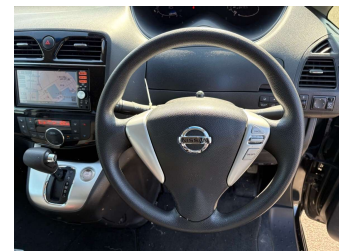

# 2015 Nissan Serena 20X S-Hybrid

**Purchase Price**

**\$12,980**

Includes GST  
Excludes on-road costs of \$695

Finance may be available on this vehicle. Ask one of our friendly staff for more information.

Gain peace of mind with Mechanical Breakdown Insurance. **Ask us how.**

- Top features**
- » ABS Brakes
  - » Air Con
  - » Air Conditioning
  - » Car Stereo
  - » CD Player
  - » Central Locking
  - » Climate Control
  - » Cruise Control
  - » Electric Mirrors
  - » Electric Windows
  - » Keyless Entry
  - » Lane Keep Assist
  - » Power Steering
  - » Push Start
  - » Wheel Covers
  - » Winker Mirror

Body Style  
**5 door, Van**

Odometer  
**98,631 km**

Engine  
**2000 cc, Hybrid**

Fuel Type  
**Petrol**

Transmission  
**Automatic, 2WD**

Wheels  
-

VIN  
-

Interior  
**Black**

Safety  
-

Reg No.  
-

Ext Colour  
**Black**

History  
-

Seats  
**8 seats**

CO2 Emissions  
-

Energy Economy  
-

**Stock ID: 16909**