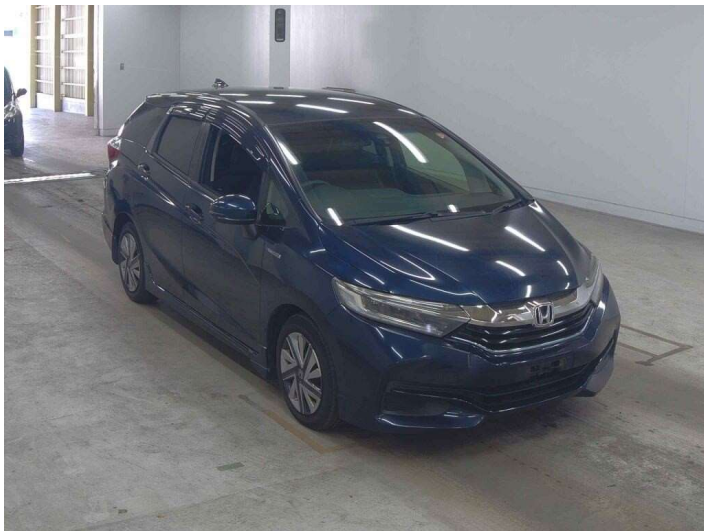

2015 Honda Shuttle HYBRID X

Purchase Price **POA**

Includes GST
Excludes on-road costs of \$695

Finance may be available on this vehicle. Ask one of our friendly staff for more information.

Gain peace of mind with Mechanical Breakdown Insurance. **Ask us how.**

Body Style
5 door, Station Wagon

Odometer
77,957 km

Engine
1500 cc, Hybrid

Fuel Type
Electricity

Transmission
Automatic, 2WD

Wheels
-

VIN
-

Interior
Black