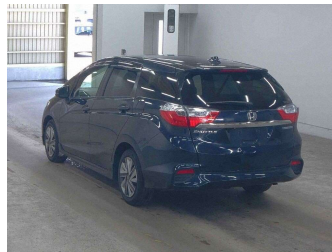

2015 Honda Shuttle HYBRID X

Purchase Price **POA**

Includes GST
Excludes on-road costs of \$695

Finance may be available on this vehicle. Ask one of our friendly staff for more information.

Gain peace of mind with Mechanical Breakdown Insurance. **Ask us how.**

Body Style
5 door, Station Wagon

Odometer
77,957 km

Engine
1500 cc, Hybrid

Fuel Type
Electricity

Transmission
Automatic, 2WD

Wheels
-

VIN
-

Interior
Black