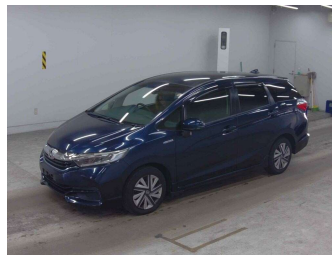

2015 Honda Shuttle HYBRID X

Purchase Price **POA**

Includes GST
Excludes on-road costs of \$695

Finance may be available on this vehicle. Ask one of our friendly staff for more information.

Gain peace of mind with Mechanical Breakdown Insurance. **Ask us how.**

Body Style
5 door, Station Wagon

Odometer
77,957 km

Engine
1500 cc, Hybrid

Fuel Type
Electricity

Transmission
Automatic, 2WD

Wheels
-

VIN
-

Interior
Black