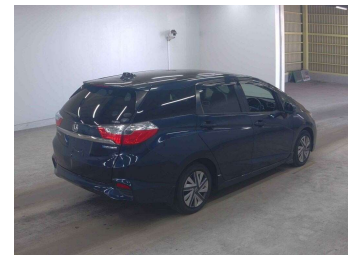

2015 Honda Shuttle HYBRID X

Purchase Price **POA**

Includes GST
Excludes on-road costs of \$695

Finance may be available on this vehicle. Ask one of our friendly staff for more information.

Gain peace of mind with Mechanical Breakdown Insurance. **Ask us how.**

Body Style
5 door, Station Wagon

Odometer
77,957 km

Engine
1500 cc, Hybrid

Fuel Type
Electricity

Transmission
Automatic, 2WD

Wheels
-

VIN
-

Interior
Black