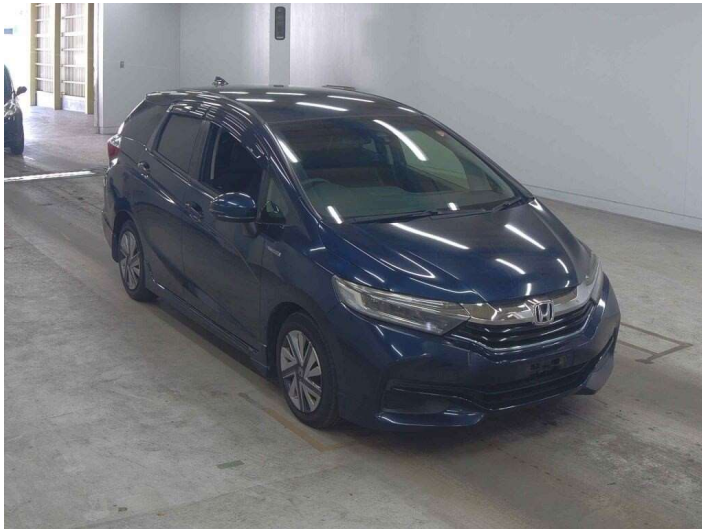

2015 Honda Shuttle HYBRID X

Purchase Price **POA**

Includes GST
Excludes on-road costs of \$695

Finance may be available on this vehicle. Ask one of our friendly staff for more information.

Gain peace of mind with Mechanical Breakdown Insurance. **Ask us how.**

Body Style
5 door, Station Wagon

Odometer
77,957 km

Engine
1500 cc, Hybrid

Fuel Type
Electricity

Transmission
Automatic, 2WD

Wheels
-

VIN
-

Interior
Black