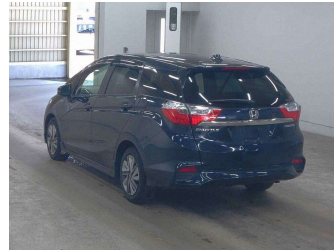

2015 Honda Shuttle HYBRID X

Purchase Price **POA**

Includes GST
Excludes on-road costs of \$695

Finance may be available on this vehicle. Ask one of our friendly staff for more information.

Gain peace of mind with Mechanical Breakdown Insurance. **Ask us how.**

Body Style
5 door, Station Wagon

Odometer
77,957 km

Engine
1500 cc, Hybrid

Fuel Type
Electricity

Transmission
Automatic, 2WD

Wheels
-

VIN
-

Interior
Black