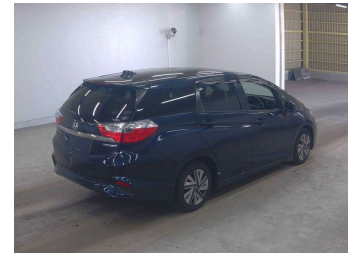

2015 Honda Shuttle HYBRID X

Purchase Price **POA**

Includes GST
Excludes on-road costs of \$695

Finance may be available on this vehicle. Ask one of our friendly staff for more information.

Gain peace of mind with Mechanical Breakdown Insurance. **Ask us how.**

Body Style
5 door, Station Wagon

Odometer
77,957 km

Engine
1500 cc, Hybrid

Fuel Type
Electricity

Transmission
Automatic, 2WD

Wheels
-

VIN
-

Interior
Black