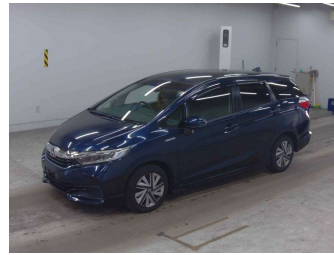

2015 Honda Shuttle HYBRID X

Purchase Price **POA**

Includes GST
Excludes on-road costs of \$695

Finance may be available on this vehicle. Ask one of our friendly staff for more information.

Gain peace of mind with Mechanical Breakdown Insurance. **Ask us how.**

Body Style
5 door, Station Wagon

Odometer
77,957 km

Engine
1500 cc, Hybrid

Fuel Type
Electricity

Transmission
Automatic, 2WD

Wheels
-

VIN
-

Interior
Black