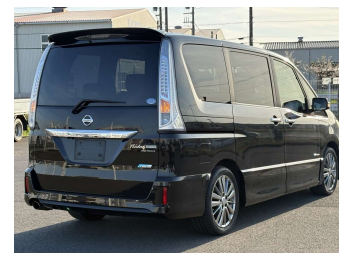

2013 Nissan Serena Rider Performance S-HYBRID

Purchase Price **POA**

Includes GST
Excludes on-road costs of \$695

Finance may be available on this vehicle. Ask one of our friendly staff for more information.

| | | | |
|--------------|-----------------|----------------|----------------|
| Body Style | 5 door, Van | Reg No. | - |
| Odometer | 52,530 km | Ext Colour | Black |
| Engine | 2000 cc, Hybrid | History | - |
| Fuel Type | Hybrid | Seats | 8 seats |
| Transmission | Automatic, 2WD | CO2 Emissions | - |
| Wheels | - | Energy Economy | - |
| VIN | - | | |
| Interior | Black | | |
| Safety | - | | |