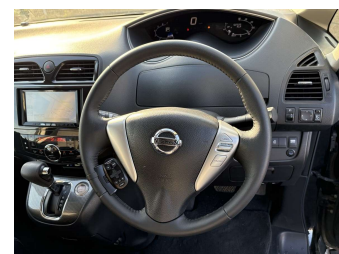

2013 Nissan Serena Rider Performance S-HYBRID

Purchase Price **POA**

Includes GST
Excludes on-road costs of \$695

Finance may be available on this vehicle. Ask one of our friendly staff for more information.

Gain peace of mind with Mechanical Breakdown Insurance. **Ask us how.**

- Top features**
- » ABS Brakes
 - » Air Con
 - » Air Conditioning
 - » Alloys
 - » Body Kit
 - » Car Stereo
 - » CD Player
 - » Central Locking
 - » Climate Control
 - » Cruise Control
 - » Electric Mirrors
 - » Electric Windows
 - » Fog Lights
 - » Power Steering
 - » Push Start
 - » Reversing Camera
 - » Winker Mirror

| | | | |
|--------------|-----------------|----------------|----------------|
| Body Style | 5 door, Van | Reg No. | - |
| Odometer | 52,530 km | Ext Colour | Black |
| Engine | 2000 cc, Hybrid | History | - |
| Fuel Type | Hybrid | Seats | 8 seats |
| Transmission | Automatic, 2WD | CO2 Emissions | - |
| Wheels | - | Energy Economy | - |
| VIN | - | | |
| Interior | Black | | |
| Safety | - | | |