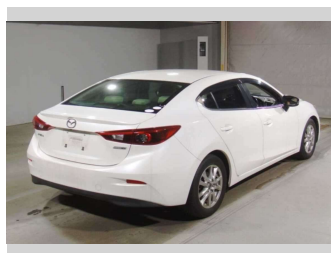

# 2014 Mazda Axela HYBRID -S L PACKAGE

**Purchase Price** **POA**

Includes GST  
Excludes on-road costs of \$695

Finance may be available on this vehicle. Ask one of our friendly staff for more information.

**Body Style**  
**4 door, Sedan**

**Odometer**  
**113,314 km**

**Engine**  
**2000 cc, Hybrid**

**Fuel Type**  
**Electricity**

**Transmission**  
**Automatic, 2WD**

**Wheels**  
-

**VIN**  
-

**Interior**  
**Beige**