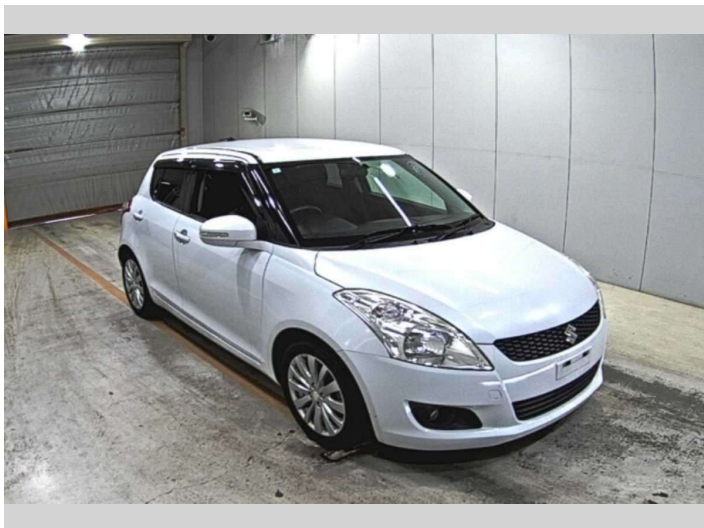

# 2013 Suzuki Swift XL

**Purchase Price** **POA**  
Includes GST  
Excludes on-road costs of \$695

Finance may be available on this vehicle. Ask one of our friendly staff for more information.

Gain peace of mind with Mechanical Breakdown Insurance. **Ask us how.**

Body Style  
**5 door, Hatchback**

Odometer  
**57,469 km**

Engine  
**1200 cc, Petrol**

Fuel Type  
**Petrol**

Transmission  
**Automatic, 2WD**

Wheels  
-

VIN  
-

Interior  
**Black**