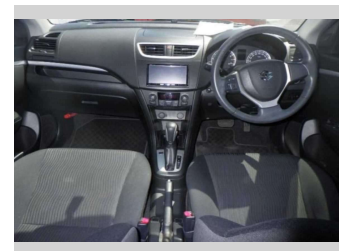

# 2013 Suzuki Swift XL

**Purchase Price** **POA**  
Includes GST  
Excludes on-road costs of \$695

Finance may be available on this vehicle. Ask one of our friendly staff for more information.

Gain peace of mind with Mechanical Breakdown Insurance. **Ask us how.**

- Top features**
- » ABS Brakes
  - » Air Conditioning
  - » Alloys
  - » Car Stereo
  - » Central Locking
  - » Climate Control
  - » Electric Windows
  - » Fog Lights
  - » Power Steering
  - » Push Start
  - » Reversing Camera
  - » Winker Mirror

Body Style  
**5 door, Hatchback**

Odometer  
**57,469 km**

Engine  
**1200 cc, Petrol**

Fuel Type  
**Petrol**

Transmission  
**Automatic, 2WD**

Wheels  
-

VIN  
-

Interior  
**Black**