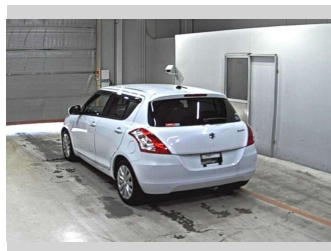

# 2013 Suzuki Swift XL

**Purchase Price** **POA**  
Includes GST  
Excludes on-road costs of \$695

Finance may be available on this vehicle. Ask one of our friendly staff for more information.

Gain peace of mind with Mechanical Breakdown Insurance. **Ask us how.**

Body Style  
**5 door, Hatchback**

Odometer  
**57,469 km**

Engine  
**1200 cc, Petrol**

Fuel Type  
**Petrol**

Transmission  
**Automatic, 2WD**

Wheels  
-

VIN  
-

Interior  
**Black**