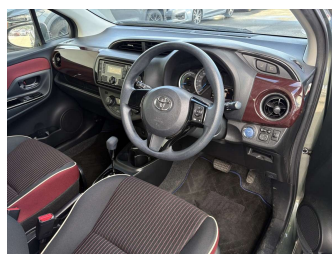

2017 Toyota Vitz Hybrid Jawela

Purchase Price

\$13,580

Includes GST
Excludes on-road costs of \$695

Finance may be available on this vehicle. Ask one of our friendly staff for more information.

Gain peace of mind with Mechanical Breakdown Insurance. **Ask us how.**

Top features

- » ABS Brakes
- » Air Con
- » Air Conditioning
- » Car Stereo
- » CD Player
- » Central Locking
- » Climate Control
- » Electric Mirrors
- » Electric Windows
- » Folding Side Mirrors
- » Keyless Entry
- » Power Steering
- » Pre-Collision System
- » Push Start
- » Wheel Covers
- » Winker Mirror