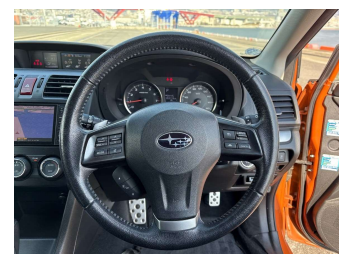

# 2012 Subaru XV 2.0i-L EyeSight

**Purchase Price**

**\$10,480**

Includes GST  
Excludes on-road costs of \$695

Finance may be available on this vehicle. Ask one of our friendly staff for more information.

Body Style  
**5 door, SUV / 4x4**

Odometer  
**93,445 km**

Engine  
**2000 cc**

Fuel Type  
**Petrol**

Transmission  
**Automatic, 4WD**

Wheels  
-

VIN  
-

Interior  
**Black**