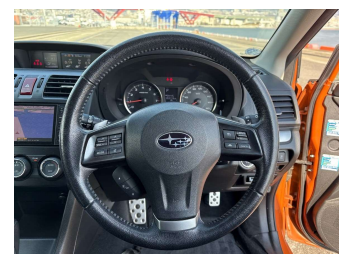

2012 Subaru XV 2.0i-L EyeSight

Purchase Price **\$10,480**

Includes GST
Excludes on-road costs of \$695

Finance may be available on this vehicle. Ask one of our friendly staff for more information.

Gain peace of mind with Mechanical Breakdown Insurance. **Ask us how.**

- Top features**
- » ABS Brakes
 - » Air Con
 - » Air Conditioning
 - » Alloys
 - » Car Stereo
 - » CD Player
 - » Central Locking
 - » Climate Control
 - » Digital Dash
 - » Electric Mirrors
 - » Electric Windows
 - » Fog Lights
 - » Keyless Entry
 - » Lane Departure Warning...
 - » Paddle Shift
 - » Power Seats
 - » Power Steering
 - » Pre-Collision System

Body Style
5 door, SUV / 4x4

Odometer
93,445 km

Engine
2000 cc

Fuel Type
Petrol

Transmission
Automatic, 4WD

Wheels
-

VIN
-

Interior
Black