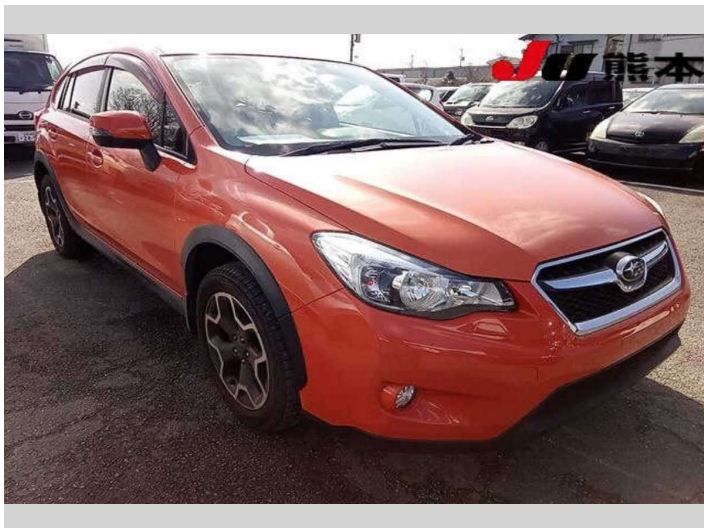

2012 Subaru XV 2.0i-L EyeSight

Purchase Price **POA**
Includes GST
Excludes on-road costs of \$695

Finance may be available on this vehicle. Ask one of our friendly staff for more information.

Gain peace of mind with Mechanical Breakdown Insurance. **Ask us how.**

- Top features**
- » ABS Brakes
 - » Air Conditioning
 - » Alloys
 - » Car Stereo
 - » Electric Windows
 - » Power Steering

Body Style
5 door, SUV / 4x4

Odometer
93,460 km

Engine
2000 cc

Fuel Type
Petrol

Transmission
Automatic, 4WD

Wheels
-

VIN
-

Interior
Black

Safety
-

Reg No.

-

Ext Colour
Orange

History