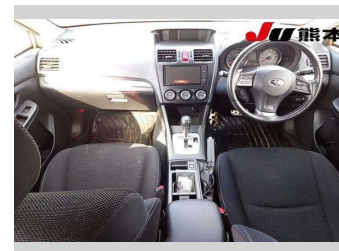

2012 Subaru XV 2.0i-L EyeSight

Purchase Price **POA**
Includes GST
Excludes on-road costs of \$695

Finance may be available on this vehicle. Ask one of our friendly staff for more information.

Gain peace of mind with Mechanical Breakdown Insurance. **Ask us how.**

- Top features**
- » ABS Brakes
 - » Air Conditioning
 - » Alloys
 - » Car Stereo
 - » Electric Windows
 - » Power Steering

Body Style
5 door, SUV / 4x4

Odometer
93,460 km

Engine
2000 cc

Fuel Type
Petrol

Transmission
Automatic, 4WD

Wheels
-

VIN
-

Interior
Black

Safety
-

Reg No.

-

Ext Colour
Orange

History