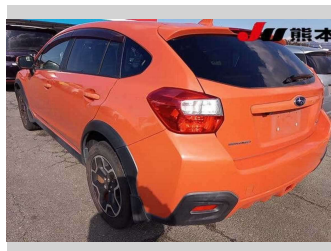

2012 Subaru XV 2.0i-L EyeSight

Purchase Price **POA**
Includes GST
Excludes on-road costs of \$695

Finance may be available on this vehicle. Ask one of our friendly staff for more information.

Gain peace of mind with Mechanical Breakdown Insurance. **Ask us how.**

- Top features**
- » ABS Brakes
 - » Air Conditioning
 - » Alloys
 - » Car Stereo
 - » Electric Windows
 - » Power Steering

Body Style
5 door, SUV / 4x4

Odometer
93,460 km

Engine
2000 cc

Fuel Type
Petrol

Transmission
Automatic, 4WD

Wheels
-

VIN
-

Interior
Black

Safety
-

Reg No.

-

Ext Colour
Orange

History