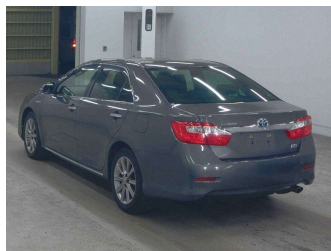

2013 Toyota Camry HYBRID G PACKAGE PREMIUM

Purchase Price **POA**

Includes GST
Excludes on-road costs of \$695

Finance may be available on this vehicle. Ask one of our friendly staff for more information.

Body Style	4 door, Sedan	Reg No.	-
Odometer	75,894 km	Ext Colour	Gray
Engine	2500 cc, Hybrid	History	-
Fuel Type	Electricity	Seats	5 seats
Transmission	Automatic, 2WD	CO2 Emissions	-
Wheels	-	Energy Economy	-
VIN	-		
Interior	Grey		
Safety	-		