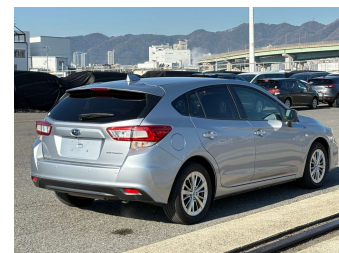

2018 Subaru Impreza Sport 1.6i-L EyeSight

Purchase Price **\$12,980**

Includes GST
Excludes on-road costs of \$695

Finance may be available on this vehicle. Ask one of our friendly staff for more information.

Body Style
5 door, Hatchback

Odometer
58,554 km

Engine
1600 cc

Fuel Type
Petrol

Transmission
Automatic, 2WD

Wheels
-

VIN
7AT0GF09X26045758

Interior
Black