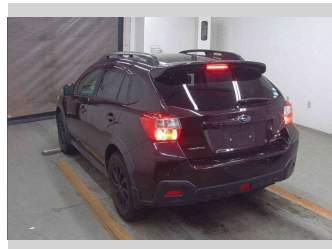

2013 Subaru XV 2.0i-L EyeSight 4WD

Purchase Price **POA**

Includes GST
Excludes on-road costs of \$695

Finance may be available on this vehicle. Ask one of our friendly staff for more information.

Gain peace of mind with Mechanical Breakdown Insurance. **Ask us how.**

Body Style
5 door, SUV / 4x4

Odometer
74,694 km

Engine
2000 cc

Fuel Type
Petrol

Transmission
Automatic, 4WD

Wheels
-

VIN
-

Interior
Black