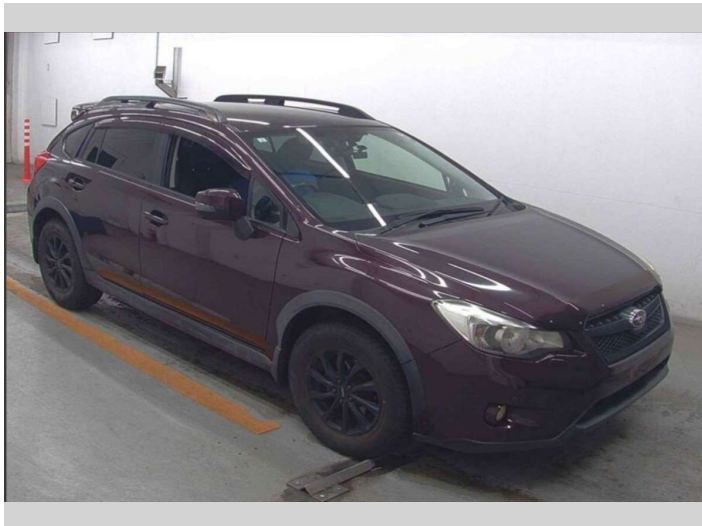

2013 Subaru XV 2.0i-L EyeSight 4WD

Purchase Price **POA**

Includes GST
Excludes on-road costs of \$695

Finance may be available on this vehicle. Ask one of our friendly staff for more information.

Gain peace of mind with Mechanical Breakdown Insurance. **Ask us how.**

- Top features**
- » ABS Brakes
 - » Air Conditioning
 - » Alloys
 - » Car Stereo
 - » Central Locking
 - » Climate Control
 - » Cruise Control
 - » Digital Dash
 - » Electric Windows
 - » Fog Lights
 - » Lane Departure Warning...
 - » Paddle Shift
 - » Power Seats
 - » Power Steering
 - » Push Start
 - » Reversing Camera
 - » Winker Mirror

Body Style
5 door, SUV / 4x4

Odometer
74,694 km

Engine
2000 cc

Fuel Type
Petrol

Transmission
Automatic, 4WD

Wheels
-

VIN
-

Interior
Black

Safety
-

Reg No.
-

Ext Colour
Red Metallic

History
-

Seats
5 seats

CO2 Emissions
-

Energy Economy
-

Stock ID: 17328