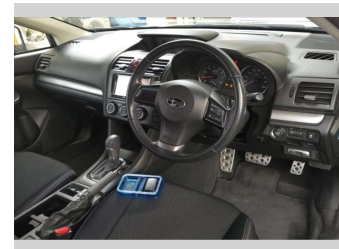

2013 Subaru XV 2.0i-L EyeSight 4WD

Purchase Price **POA**

Includes GST
Excludes on-road costs of \$695

Finance may be available on this vehicle. Ask one of our friendly staff for more information.

Gain peace of mind with Mechanical Breakdown Insurance. **Ask us how.**

- Top features**
- » ABS Brakes
 - » Air Conditioning
 - » Alloys
 - » Car Stereo
 - » Central Locking
 - » Climate Control
 - » Cruise Control
 - » Digital Dash
 - » Electric Windows
 - » Fog Lights
 - » Lane Departure Warning...
 - » Paddle Shift
 - » Power Seats
 - » Power Steering
 - » Push Start
 - » Reversing Camera
 - » Winker Mirror

Body Style
5 door, SUV / 4x4

Odometer
74,694 km

Engine
2000 cc

Fuel Type
Petrol

Transmission
Automatic, 4WD

Wheels
-

VIN
-

Interior
Black