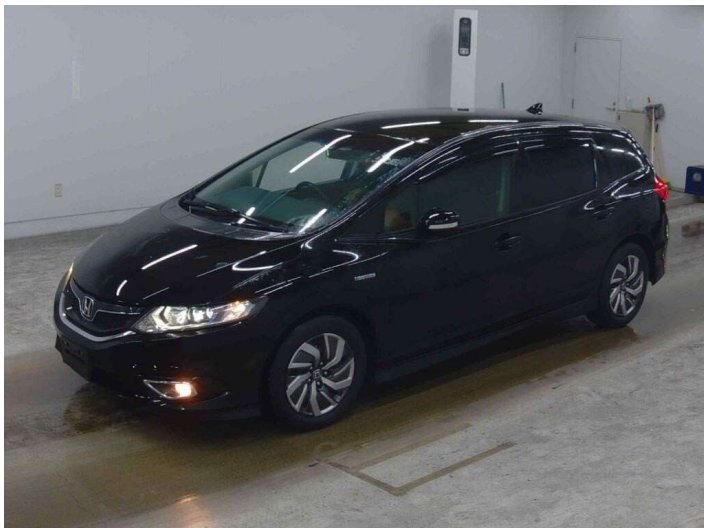

# 2015 Honda JADE Hybrid

**Purchase Price** **POA**  
 Includes GST  
 Excludes on-road costs of \$695

Finance may be available on this vehicle. Ask one of our friendly staff for more information.

Gain peace of mind with Mechanical Breakdown Insurance. **Ask us how.**

Body Style  
**5 door, Station Wagon**

Odometer  
**81,942 km**

Engine  
**1500 cc, Hybrid**

Fuel Type  
**Hybrid**

Transmission  
**Automatic, 2WD**

Wheels  
 -

VIN  
 -

Interior  
**Black**