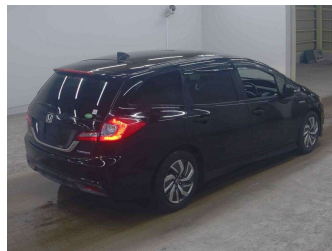

# 2015 Honda JADE Hybrid

**Purchase Price** **POA**  
 Includes GST  
 Excludes on-road costs of \$695

Finance may be available on this vehicle. Ask one of our friendly staff for more information.

Gain peace of mind with Mechanical Breakdown Insurance. **Ask us how.**

Body Style  
**5 door, Station Wagon**

Odometer  
**81,942 km**

Engine  
**1500 cc, Hybrid**

Fuel Type  
**Hybrid**

Transmission  
**Automatic, 2WD**

Wheels  
 -

VIN  
 -

Interior  
**Black**