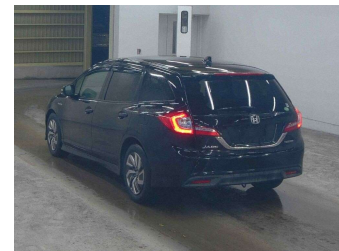

# 2015 Honda JADE Hybrid

**Purchase Price** **POA**  
 Includes GST  
 Excludes on-road costs of \$695

Finance may be available on this vehicle. Ask one of our friendly staff for more information.

Gain peace of mind with Mechanical Breakdown Insurance. **Ask us how.**

Body Style  
**5 door, Station Wagon**

Odometer  
**81,942 km**

Engine  
**1500 cc, Hybrid**

Fuel Type  
**Hybrid**

Transmission  
**Automatic, 2WD**

Wheels  
 -

VIN  
 -

Interior  
**Black**