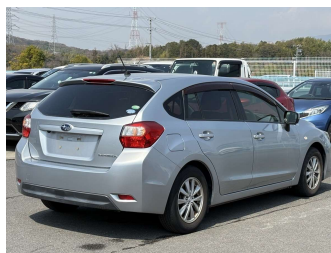

2016 Subaru Impreza Sport 1.6i-L

Purchase Price **\$10,480**

Includes GST
Excludes on-road costs of \$695

Finance may be available on this vehicle. Ask one of our friendly staff for more information.

Gain peace of mind with Mechanical Breakdown Insurance. **Ask us how.**

Body Style
5 door, Hatchback

Odometer
68,331 km

Engine
1600 cc, Petrol

Fuel Type
Petrol

Transmission
Automatic, 2WD

Wheels
-

VIN
-

Interior
Black