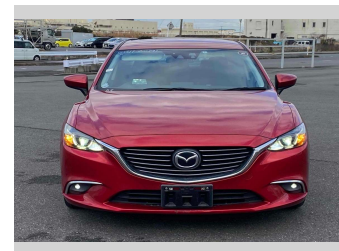

2015 Mazda Atenza 25S L Package

Purchase Price

\$15,680

Includes GST
Excludes on-road costs of \$595

Finance may be available on this vehicle. Ask one of our friendly staff for more information.

Gain peace of mind with Mechanical Breakdown Insurance. **Ask us how.**

Body Style

4 door, Sedan

Odometer

106,742 km

Engine

2500 cc

Fuel Type

Petrol

Transmission

Automatic, 2WD

Wheels

Factory Alloys

VIN

-

Interior

Gray, Leather