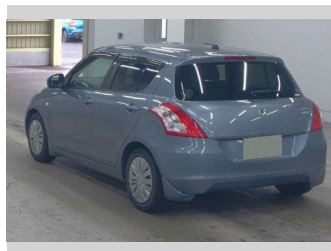

2014 Suzuki Swift XG-DJE

Purchase Price **POA**
Includes GST
Excludes on-road costs of \$695

Finance may be available on this vehicle. Ask one of our friendly staff for more information.

Gain peace of mind with Mechanical Breakdown Insurance. **Ask us how.**

- Top features**
- » ABS Brakes
 - » Air Conditioning
 - » Car Stereo
 - » Central Locking
 - » Climate Control
 - » Electric Windows
 - » Power Steering
 - » Wheel Covers

Body Style
5 door, Hatchback

Odometer
66,972 km

Engine
1200 cc

Fuel Type
Petrol

Transmission
Automatic, 2WD

Wheels
-

VIN
-

Interior
Black

Safety
-

Reg No.
-