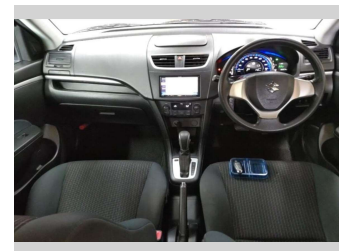

2014 Suzuki Swift XG-DJE

Purchase Price **POA**
Includes GST
Excludes on-road costs of \$695

Finance may be available on this vehicle. Ask one of our friendly staff for more information.

Gain peace of mind with Mechanical Breakdown Insurance. **Ask us how.**

- Top features**
- » ABS Brakes
 - » Air Conditioning
 - » Car Stereo
 - » Central Locking
 - » Climate Control
 - » Electric Windows
 - » Power Steering
 - » Wheel Covers

Body Style
5 door, Hatchback

Odometer
66,972 km

Engine
1200 cc

Fuel Type
Petrol

Transmission
Automatic, 2WD

Wheels
-

VIN
-

Interior
Black

Safety
-

Reg No.
-

Ext Colour
Light Blue

History
-

Seats
5 seats

CO2 Emissions
-

Energy Economy
-

Stock ID: 17464