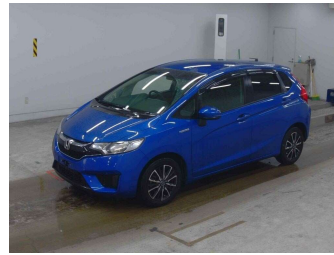

2016 Honda Fit Hybrid F package

Purchase Price **POA**

Includes GST
Excludes on-road costs of \$695

Finance may be available on this vehicle. Ask one of our friendly staff for more information.

Gain peace of mind with Mechanical Breakdown Insurance. **Ask us how.**

Body Style
5 door, Hatchback

Odometer
85,268 km

Engine
1500 cc, Hybrid

Fuel Type
Hybrid

Transmission
Automatic, 2WD

Wheels
-

VIN
-

Interior
Black