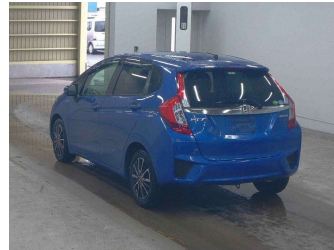

2016 Honda Fit Hybrid F package

Purchase Price **POA**

Includes GST
Excludes on-road costs of \$695

Finance may be available on this vehicle. Ask one of our friendly staff for more information.

Gain peace of mind with Mechanical Breakdown Insurance. **Ask us how.**

Body Style
5 door, Hatchback

Odometer
85,268 km

Engine
1500 cc, Hybrid

Fuel Type
Hybrid

Transmission
Automatic, 2WD

Wheels
-

VIN
-

Interior
Black