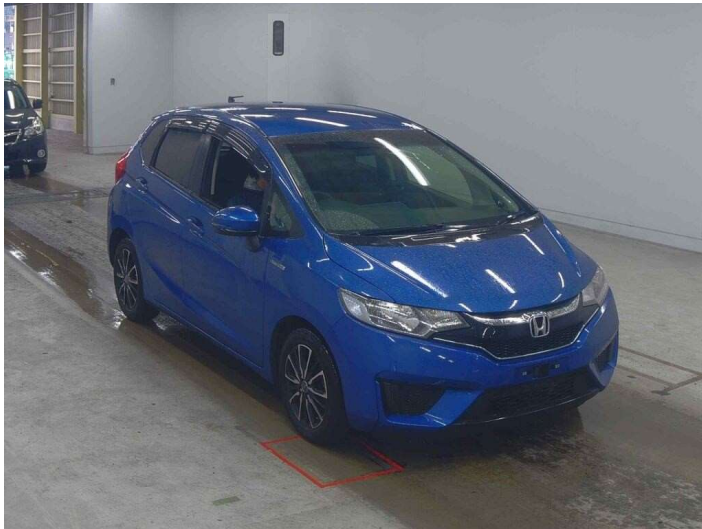

2016 Honda Fit Hybrid F package

Purchase Price **POA**

Includes GST
Excludes on-road costs of \$695

Finance may be available on this vehicle. Ask one of our friendly staff for more information.

Gain peace of mind with Mechanical Breakdown Insurance. **Ask us how.**

Body Style
5 door, Hatchback

Odometer
85,268 km

Engine
1500 cc, Hybrid

Fuel Type
Hybrid

Transmission
Automatic, 2WD

Wheels
-

VIN
-

Interior
Black