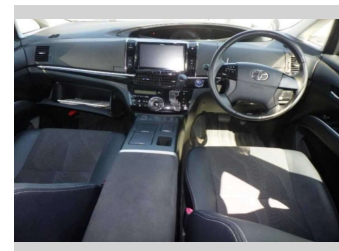

2013 Toyota Estima Hybrid AERAS PREMIUM

Purchase Price **POA**
Includes GST
Excludes on-road costs of $695

Finance may be available on this vehicle. Ask one of our friendly staff for more information.

Gain peace of mind with Mechanical Breakdown Insurance. **Ask us how.**

1. **Top features**
2. » ABS Brakes
   - » Air Conditioning
   - » Alloys
   - » Car Stereo
   - » Central Locking
   - » Climate Control
   - » Electric Windows
   - » Fog Lights
   - » Keyless Entry
   - » Power Steering
   - » Reversing Camera
   - » Winker Mirror

Body Style
5 door, Van

Odometer
146,354 km

Engine
2400 cc, Hybrid

Fuel Type
Hybrid

Transmission
Automatic, 4WD

Wheels
-

VIN
-

Interior
Black

Safety
-

Reg No.
-

Ext Colour
Black

History
-

Seats
7 seats

CO2 Emissions
-

Energy Economy
-

Stock ID: 17518