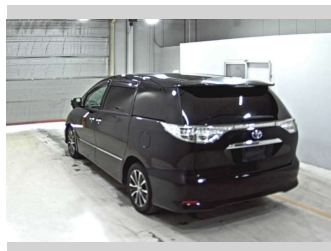

2013 Toyota Estima Hybrid AERAS PREMIUM

Purchase Price **POA**
 Includes GST
 Excludes on-road costs of \$695

Finance may be available on this vehicle. Ask one of our friendly staff for more information.

Body Style
5 door, Van

Odometer
146,354 km

Engine
2400 cc, Hybrid

Fuel Type
Hybrid

Transmission
Automatic, 4WD

Wheels
 -

VIN
 -

Interior
Black