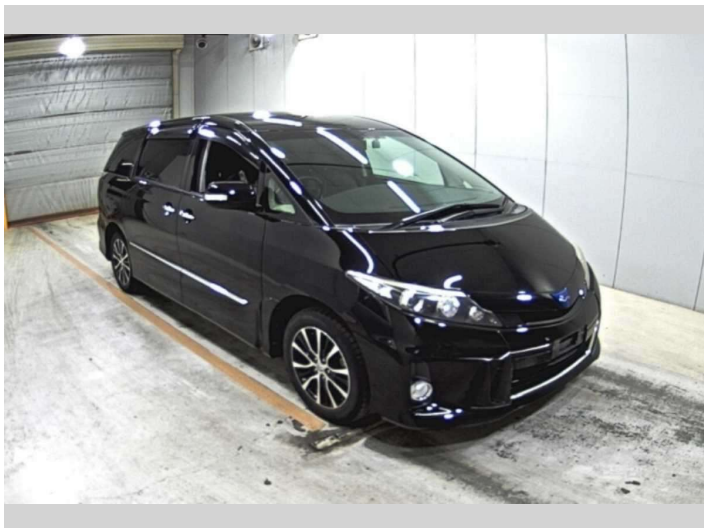

2013 Toyota Estima Hybrid AERAS PREMIUM

Purchase Price **POA**
 Includes GST
 Excludes on-road costs of \$695

Finance may be available on this vehicle. Ask one of our friendly staff for more information.

Body Style
5 door, Van

Odometer
146,354 km

Engine
2400 cc, Hybrid

Fuel Type
Hybrid

Transmission
Automatic, 4WD

Wheels
 -

VIN
 -

Interior
Black

Safety
 -

Reg No.
 -

Ext Colour
Black

History
 -

Seats
7 seats

CO2 Emissions
 -

Energy Economy
 -

Stock ID: 17518