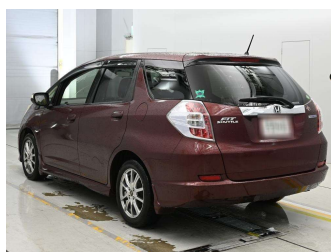

# 2013 Honda Fit Shuttle Hybrid

**Purchase Price** **POA**

Includes GST  
Excludes on-road costs of \$695

Finance may be available on this vehicle. Ask one of our friendly staff for more information.

Gain peace of mind with Mechanical Breakdown Insurance. **Ask us how.**

Body Style  
**5 door, Station Wagon**

Odometer  
**72,225 km**

Engine  
**1300 cc, Hybrid**

Fuel Type  
**Hybrid**

Transmission  
**Automatic, 2WD**

Wheels  
-

VIN  
-

Interior  
**Grey**