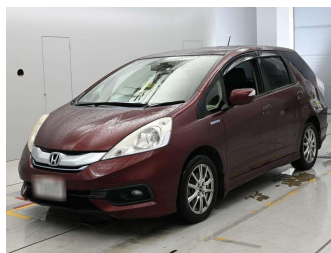

# 2013 Honda Fit Shuttle Hybrid

**Purchase Price** **POA**

Includes GST  
Excludes on-road costs of \$695

Finance may be available on this vehicle. Ask one of our friendly staff for more information.

Gain peace of mind with Mechanical Breakdown Insurance. **Ask us how.**

Body Style  
**5 door, Station Wagon**

Odometer  
**72,225 km**

Engine  
**1300 cc, Hybrid**

Fuel Type  
**Hybrid**

Transmission  
**Automatic, 2WD**

Wheels  
-

VIN  
-

Interior  
**Grey**