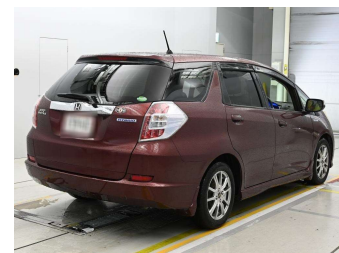

# 2013 Honda Fit Shuttle Hybrid

**Purchase Price** **POA**

Includes GST  
Excludes on-road costs of \$695

Finance may be available on this vehicle. Ask one of our friendly staff for more information.

Gain peace of mind with Mechanical Breakdown Insurance. **Ask us how.**

Body Style  
**5 door, Station Wagon**

Odometer  
**72,225 km**

Engine  
**1300 cc, Hybrid**

Fuel Type  
**Hybrid**

Transmission  
**Automatic, 2WD**

Wheels  
-

VIN  
-

Interior  
**Grey**