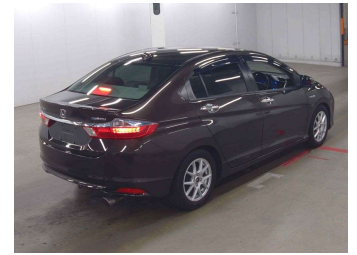

# 2015 Honda Grace Hybrid EX

**Purchase Price** **POA**

Includes GST  
Excludes on-road costs of \$695

Finance may be available on this vehicle. Ask one of our friendly staff for more information.

Gain peace of mind with Mechanical Breakdown Insurance. **Ask us how.**

Body Style  
**4 door, Sedan**

Odometer  
**99,676 km**

Engine  
**1500 cc, Hybrid**

Fuel Type  
**Electricity**

Transmission  
**Automatic, 2WD**

Wheels  
-

VIN  
-

Interior  
**Black**