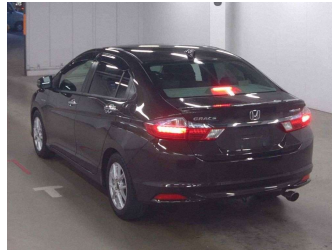

# 2015 Honda Grace Hybrid EX

**Purchase Price** **POA**

Includes GST  
Excludes on-road costs of \$695

Finance may be available on this vehicle. Ask one of our friendly staff for more information.

Gain peace of mind with Mechanical Breakdown Insurance. **Ask us how.**

Body Style  
**4 door, Sedan**

Odometer  
**99,676 km**

Engine  
**1500 cc, Hybrid**

Fuel Type  
**Electricity**

Transmission  
**Automatic, 2WD**

Wheels  
-

VIN  
-

Interior  
**Black**