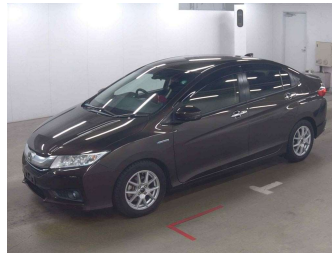

# 2015 Honda Grace Hybrid EX

**Purchase Price** **POA**

Includes GST  
Excludes on-road costs of \$695

Finance may be available on this vehicle. Ask one of our friendly staff for more information.

Gain peace of mind with Mechanical Breakdown Insurance. **Ask us how.**

Body Style  
**4 door, Sedan**

Odometer  
**99,676 km**

Engine  
**1500 cc, Hybrid**

Fuel Type  
**Electricity**

Transmission  
**Automatic, 2WD**

Wheels  
-

VIN  
-

Interior  
**Black**