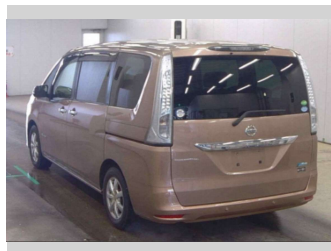

2015 Nissan Serena 20X S-Hybrid Advanced Safety

Purchase Price **POA**
Includes GST
Excludes on-road costs of \$695

Finance may be available on this vehicle. Ask one of our friendly staff for more information.

Body Style
5 door, Van

Odometer
83,938 km

Engine
2000 cc, Hybrid

Fuel Type
Electricity

Transmission
Automatic, 2WD

Wheels
-

VIN
-

Interior
Black