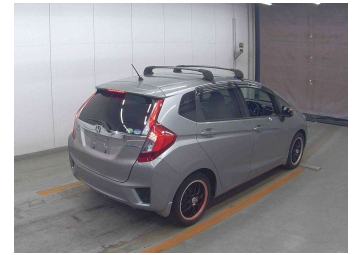

2015 Honda Fit Hybrid L Package

Purchase Price **POA**
Includes GST
 Excludes on-road costs of \$695

Finance may be available on this vehicle. Ask one of our friendly staff for more information.

Gain peace of mind with Mechanical Breakdown Insurance. **Ask us how.**

Body Style
5 door, Hatchback

Odometer
90,972 km

Engine
1500 cc, Hybrid

Fuel Type
Hybrid

Transmission
Automatic, 2WD

Wheels
 -

VIN
 -

Interior
Black