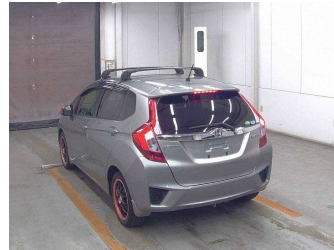

2015 Honda Fit Hybrid L Package

Purchase Price **POA**
Includes GST
 Excludes on-road costs of \$695

Finance may be available on this vehicle. Ask one of our friendly staff for more information.

Gain peace of mind with Mechanical Breakdown Insurance. **Ask us how.**

Body Style
5 door, Hatchback

Odometer
90,972 km

Engine
1500 cc, Hybrid

Fuel Type
Hybrid

Transmission
Automatic, 2WD

Wheels
 -

VIN
 -

Interior
Black