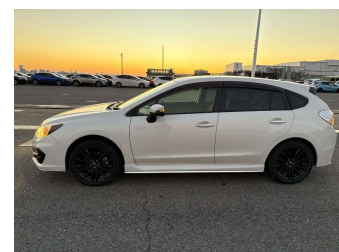

2015 Subaru Impreza Hybrid Sport 2.i-S EyeSight

Purchase Price **\$12,380**

Includes GST
Excludes on-road costs of \$595

Finance may be available on this vehicle. Ask one of our friendly staff for more information.

Body Style	5 door, Hatchback	Reg No.	-
Odometer	114,854 km	Ext Colour	Pearl White
Engine	2000 cc	History	-
Fuel Type	Hybrid	Seats	5 seats
Transmission	Automatic, 4WD	CO2 Emissions	-
Wheels	-	Energy Economy	-
VIN	-		
Interior	Black		
Safety	-		