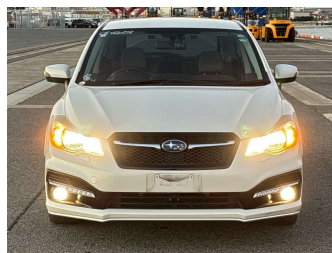

2015 Subaru Impreza Hybrid Sport 2.i-S EyeSight

Purchase Price **\$12,380**

Includes GST
Excludes on-road costs of \$595

Finance may be available on this vehicle. Ask one of our friendly staff for more information.

Body Style	5 door, Hatchback	Reg No.	-
Odometer	114,854 km	Ext Colour	Pearl White
Engine	2000 cc	History	-
Fuel Type	Hybrid	Seats	5 seats
Transmission	Automatic, 4WD	CO2 Emissions	-
Wheels	-	Energy Economy	-
VIN	-		
Interior	Black		
Safety	-		