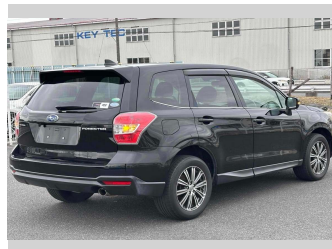

# 2014 Subaru Forester 2.0I-L EYESIGHT

**Purchase Price** **\$14,880**

Includes GST  
Excludes on-road costs of \$595

Finance may be available on this vehicle. Ask one of our friendly staff for more information.

Body Style  
**5 door, SUV / 4x4**

Odometer  
**93,997 km**

Engine  
**2000 cc**

Fuel Type  
**Petrol**

Transmission  
**Automatic, 4WD**

Wheels  
-

VIN  
-

Interior  
**Gray**