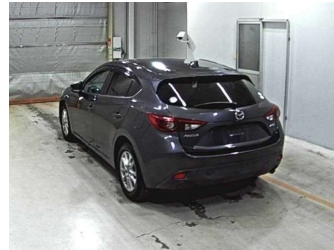

# 2015 Mazda Axela Sport 15S

**Purchase Price** **POA**

Includes GST  
Excludes on-road costs of \$695

Finance may be available on this vehicle. Ask one of our friendly staff for more information.

Gain peace of mind with Mechanical Breakdown Insurance. **Ask us how.**

- Top features**
- » ABS Brakes
  - » Air Conditioning
  - » Alloys
  - » Car Stereo
  - » Central Locking
  - » Climate Control
  - » Cruise Control
  - » Electric Mirrors
  - » Electric Windows
  - » Fog Lights
  - » Power Steering
  - » Reversing Camera

Body Style  
**5 door, Hatchback**

Odometer  
**78,188 km**

Engine  
**1500 cc, Petrol**

Fuel Type  
**Petrol**

Transmission  
**Automatic, 2WD**

Wheels  
-

VIN  
-

Interior  
**Grey**