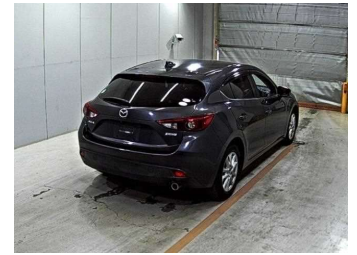

# 2015 Mazda Axela Sport 15S

**Purchase Price** **POA**

Includes GST  
Excludes on-road costs of \$695

Finance may be available on this vehicle. Ask one of our friendly staff for more information.

Gain peace of mind with Mechanical Breakdown Insurance. **Ask us how.**

- Top features**
- » ABS Brakes
  - » Air Conditioning
  - » Alloys
  - » Car Stereo
  - » Central Locking
  - » Climate Control
  - » Cruise Control
  - » Electric Mirrors
  - » Electric Windows
  - » Fog Lights
  - » Power Steering
  - » Reversing Camera

Body Style  
**5 door, Hatchback**

Odometer  
**78,188 km**

Engine  
**1500 cc, Petrol**

Fuel Type  
**Petrol**

Transmission  
**Automatic, 2WD**

Wheels  
-

VIN  
-

Interior  
**Grey**