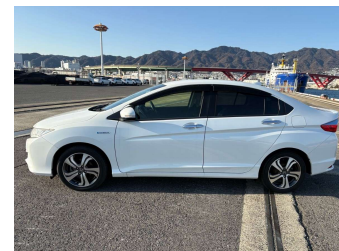

2015 Honda Grace Hybrid

Purchase Price **\$13,580**

Includes GST
Excludes on-road costs of \$695

Finance may be available on this vehicle. Ask one of our friendly staff for more information.

Gain peace of mind with Mechanical Breakdown Insurance. **Ask us how.**

Body Style
4 door, Sedan

Odometer
79,233 km

Engine
1500 cc, Hybrid

Fuel Type
Petrol

Transmission
Automatic, 2WD

Wheels
-

VIN
7AT08GEDX26100607

Interior
Black