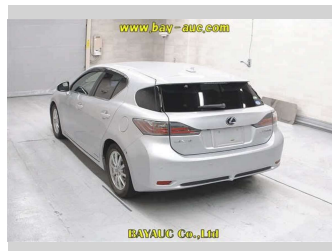

# 2013 Lexus CT 200H Version C

**Purchase Price** **POA**

Includes GST  
Excludes on-road costs of \$695

Finance may be available on this vehicle. Ask one of our friendly staff for more information.

Gain peace of mind with Mechanical Breakdown Insurance. **Ask us how.**

Body Style  
**5 door, Hatchback**

Odometer  
**97,605 km**

Engine  
**1800 cc, Hybrid**

Fuel Type  
**Electricity**

Transmission  
**Automatic, 2WD**

Wheels  
-

VIN  
-

Interior  
**Black**