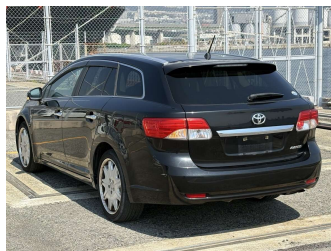

2013 Toyota Avensis WAGON LI

Purchase Price **\$10,480**

Includes GST
Excludes on-road costs of \$695

Finance may be available on this vehicle. Ask one of our friendly staff for more information.

Gain peace of mind with Mechanical Breakdown Insurance. **Ask us how.**

Body Style
5 door, Station Wagon

Odometer
85,804 km

Engine
2000 cc, Petrol

Fuel Type
Petrol

Transmission
Automatic, 2WD

Wheels
-

VIN
-

Interior
Grey