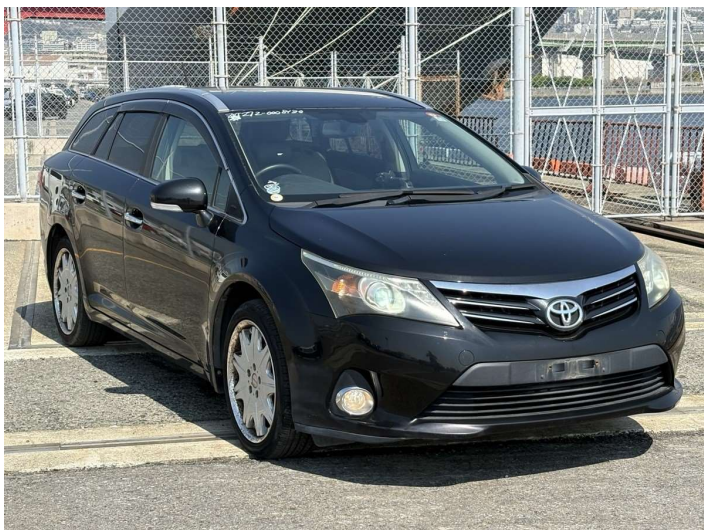

2013 Toyota Avensis WAGON LI

Purchase Price **\$10,480**

Includes GST
Excludes on-road costs of \$695

Finance may be available on this vehicle. Ask one of our friendly staff for more information.

Gain peace of mind with Mechanical Breakdown Insurance. **Ask us how.**

Body Style
5 door, Station Wagon

Odometer
85,804 km

Engine
2000 cc, Petrol

Fuel Type
Petrol

Transmission
Automatic, 2WD

Wheels
-

VIN
-

Interior
Grey