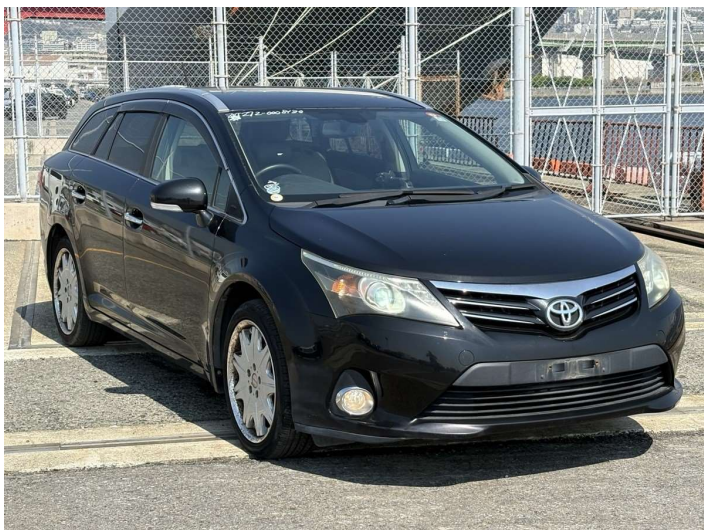

# 2013 Toyota Avensis WAGON LI

**Purchase Price** **\$10,480**

Includes GST  
Excludes on-road costs of \$695

Finance may be available on this vehicle. Ask one of our friendly staff for more information.

Body Style  
**5 door, Station Wagon**

Odometer  
**85,804 km**

Engine  
**2000 cc, Petrol**

Fuel Type  
**Petrol**

Transmission  
**Automatic, 2WD**

Wheels  
-

VIN  
-

Interior  
**Grey**