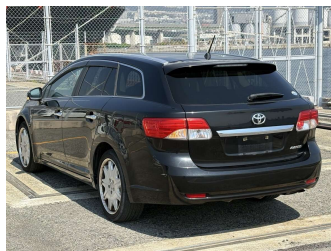

# 2013 Toyota Avensis WAGON LI

**Purchase Price** **\$10,480**

Includes GST  
Excludes on-road costs of \$695

Finance may be available on this vehicle. Ask one of our friendly staff for more information.

Body Style  
**5 door, Station Wagon**

Odometer  
**85,804 km**

Engine  
**2000 cc, Petrol**

Fuel Type  
**Petrol**

Transmission  
**Automatic, 2WD**

Wheels  
-

VIN  
-

Interior  
**Grey**