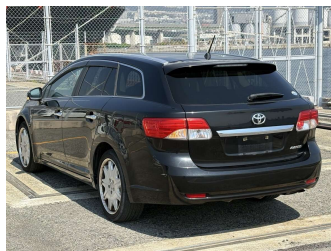

2013 Toyota Avensis WAGON LI

Purchase Price **POA**

Includes GST
Excludes on-road costs of \$695

Finance may be available on this vehicle. Ask one of our friendly staff for more information.

Gain peace of mind with Mechanical Breakdown Insurance. **Ask us how.**

Body Style
5 door, Station Wagon

Odometer
85,804 km

Engine
2000 cc, Petrol

Fuel Type
Petrol

Transmission
Automatic, 2WD

Wheels
-

VIN
-

Interior
Grey