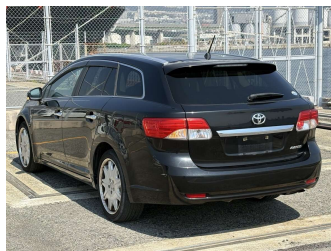

2013 Toyota Avensis WAGON LI

Purchase Price **POA**

Includes GST
Excludes on-road costs of \$695

Finance may be available on this vehicle. Ask one of our friendly staff for more information.

Gain peace of mind with Mechanical Breakdown Insurance. **Ask us how.**

Body Style
5 door, Station Wagon

Odometer
85,804 km

Engine
2000 cc

Fuel Type
Petrol

Transmission
Automatic, 2WD

Wheels
-

VIN
-

Interior
Grey