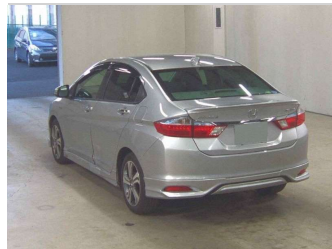

2015 Honda Grace Hybrid EX

Purchase Price **POA**
Includes GST
Excludes on-road costs of \$695

Finance may be available on this vehicle. Ask one of our friendly staff for more information.

Gain peace of mind with Mechanical Breakdown Insurance. **Ask us how.**

- Top features**
- » ABS Brakes
 - » Air Conditioning
 - » Alloys
 - » Car Stereo
 - » Electric Windows
 - » Power Steering

Body Style
4 door, Sedan

Odometer
93,369 km

Engine
1500 cc

Fuel Type
Hybrid

Transmission
Automatic, 2WD