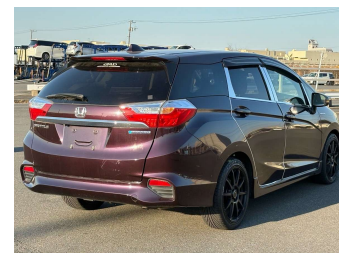

2016 Honda Shuttle Hybrid X Style Edition

Purchase Price **\$13,980**

Includes GST
Excludes on-road costs of \$695

Finance may be available on this vehicle. Ask one of our friendly staff for more information.

Body Style	5 door, Station Wagon	Reg No.	-
Odometer	71,357 km	Ext Colour	Purple
Engine	1500 cc, Hybrid	History	-
Fuel Type	Petrol	Seats	5 seats
Transmission	Automatic, 2WD	CO2 Emissions	-
Wheels	-	Energy Economy	-
VIN	-		
Interior	Black		
Safety	-		
		Stock ID: 16848	