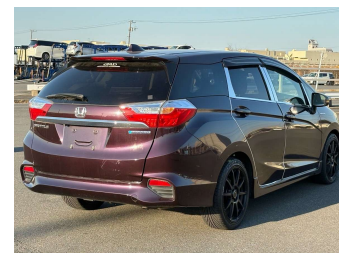

2016 Honda Shuttle Hybrid X Style Edition

Purchase Price **\$13,980**

Includes GST
Excludes on-road costs of \$695

Finance may be available on this vehicle. Ask one of our friendly staff for more information.

Body Style
5 door, Station Wagon

Odometer
71,357 km

Engine
1500 cc, Hybrid

Fuel Type
Petrol

Transmission
Automatic, 2WD

Wheels
-

VIN
-

Interior
Black