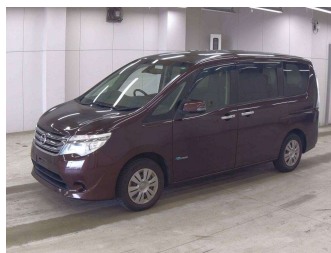

# 2015 Nissan Serena 20X\_HV Advance Safety

**Purchase Price**

**POA**

Includes GST  
Excludes on-road costs of \$695

Finance may be available on this vehicle. Ask one of our friendly staff for more information.

Body Style	<b>5 door, Van</b>	Reg No.	-
Odometer	<b>97,205 km</b>	Ext Colour	<b>Brown</b>
Engine	<b>2000 cc, Hybrid</b>	History	-
Fuel Type	<b>Hybrid</b>	Seats	<b>8 seats</b>
Transmission	<b>Automatic, 2WD</b>	CO2 Emissions	-
Wheels	-	Energy Economy	-
VIN	-		
Interior	<b>Grey</b>		
Safety	-		
		<b>Stock ID: 35536</b>	