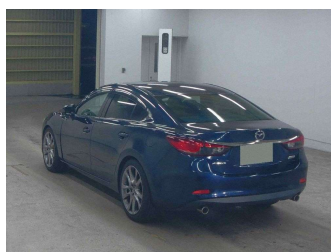

2014 Mazda Atenza 25S L Package

Purchase Price **POA**

Includes GST
Excludes on-road costs of \$695

Finance may be available on this vehicle. Ask one of our friendly staff for more information.

Gain peace of mind with Mechanical Breakdown Insurance. **Ask us how.**

- Top features**
- » ABS Brakes
 - » Air Conditioning
 - » Alloys
 - » Car Stereo
 - » Central Locking
 - » Climate Control
 - » Electric Windows
 - » Fog Lights
 - » Power Steering
 - » Push Start

Body Style
4 door, Sedan

Odometer
73,524 km

Engine
2500 cc

Fuel Type
Petrol

Transmission
Automatic, 2WD

Wheels
-

VIN
-

Interior
Black

Safety
-