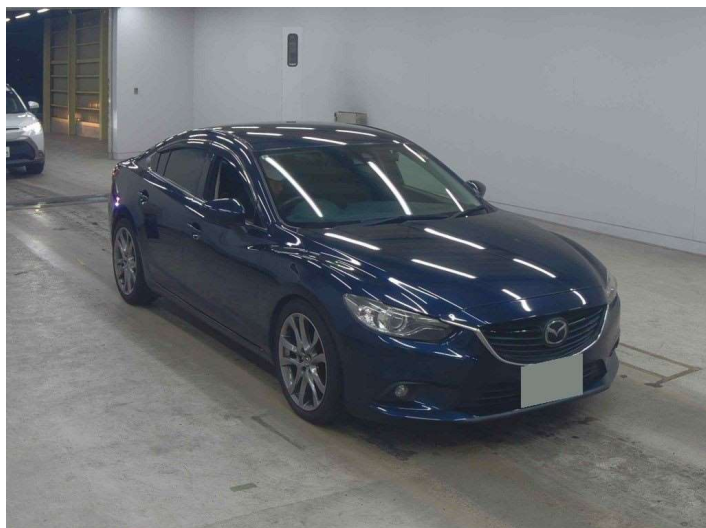

2014 Mazda Atenza 25S L Package

Purchase Price **POA**

Includes GST
Excludes on-road costs of \$695

Finance may be available on this vehicle. Ask one of our friendly staff for more information.

Gain peace of mind with Mechanical Breakdown Insurance. **Ask us how.**

- Top features**
- » ABS Brakes
 - » Air Conditioning
 - » Alloys
 - » Car Stereo
 - » Central Locking
 - » Climate Control
 - » Electric Windows
 - » Fog Lights
 - » Power Steering
 - » Push Start

Body Style
4 door, Sedan

Odometer
73,524 km

Engine
2500 cc

Fuel Type
Petrol

Transmission
Automatic, 2WD

Wheels
-

VIN
-

Interior
Black

Safety
-

Reg No.
-

Ext Colour
Dark Blue

History
-

Seats
5 seats

CO2 Emissions
-

Energy Economy
-

Stock ID: 34233